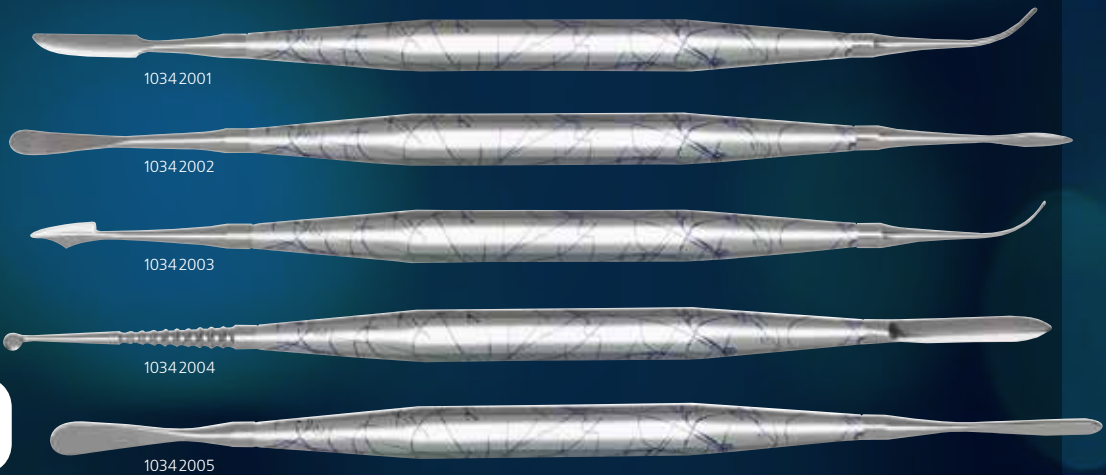

Order at your participating dealer today:
www.renfert.com/dealers

-20%

ERGO Wax

Wax modeling instruments

- Instruments can be ground according to individual needs
- Probes, blades and scrapers made from handground stainless steel
- Fine, anodised handles, comfortable to hold, heat-resistant and insulated