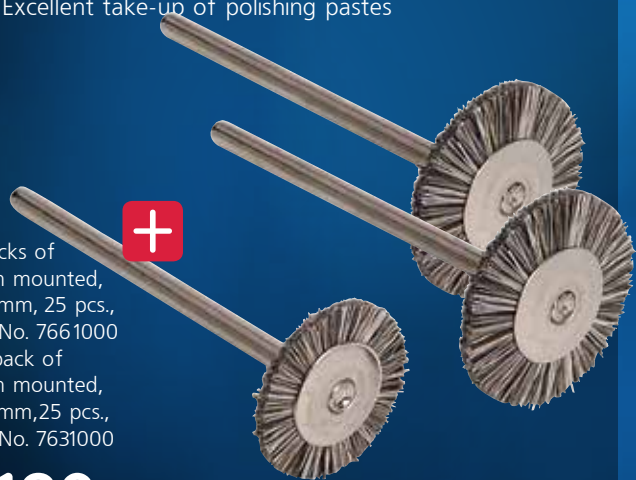

## Bison

Polishing brush

- Dense, firm bristle arrangement for a long service-life
- Particularly suitable for polishing occlusal surfaces and interdental spaces
- Excellent take-up of polishing pastes

2 packs of  
Bison mounted,  
Ø 18mm, 25 pcs.,  
Art. No. 7661000  
+ 1 pack of  
Bison mounted,  
Ø 14mm, 25 pcs.,  
Art. No. 7631000